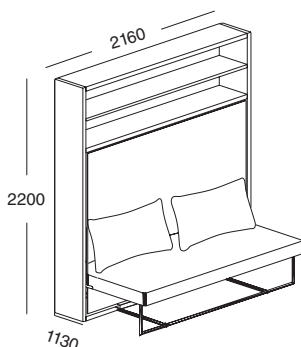

ADAM WITH SOFA