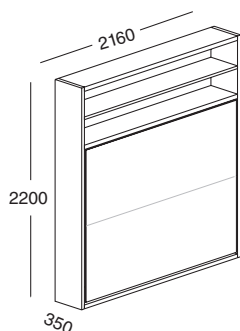

ADAM

ADAM

Tilting double bed with horizontal opening system

Dimensions :

- Closed mm. 2200 x 2160 x 350
- Open mm. 2200 x 2160 x 1710
- Height of bed base from floor mm. 307
- Height of sofa seat from floor mm. 405

- Needed fabric for sofa covering mt. 5 x H. cm. 140

THIS MODEL MUST BE FIXED TO THE WALL

N.B. Prices in the box do not include mattress.

ADAM

ADAM	Code	Mel White	Mel Wh/ Gr Oak	Lacquered
Structure	DAM35ST			
Front panel	DAM35FA			
TOTAL				

ADAM WITH SOFA

ADAMS	Code	Mel White	Mel Wh/ Gr Oak	Lacquered
Structure	DAM35ST			
Front panel	DAM35FA			
Sofa fabric cat 1	DAMDIVUK1			
TOTAL				
Sofa fabric cat 2	DAMDIVUK2			
Sofa customer fabric	DAMDIVCUK			

Description	Dimensions	Finishes	Code	
Double mattress	H. 1970 W. 1500 Th. 180	UK mattress	MDAMUK	
Double coverlet	needed fabric mt. 6 in W. 140 cm.	Fabric cat. 1 Fabric cat. 2 Customer fabric	CMUAUK1 CMUAUK2 CMUACUK	
Reclining stuffed headboard 	needed fabric mt. 1,5 in W. 140 cm.	Fabric cat. 1 Fabric cat. 2 Customer fabric	TRMUK1 TRMUK2 TRMCUK